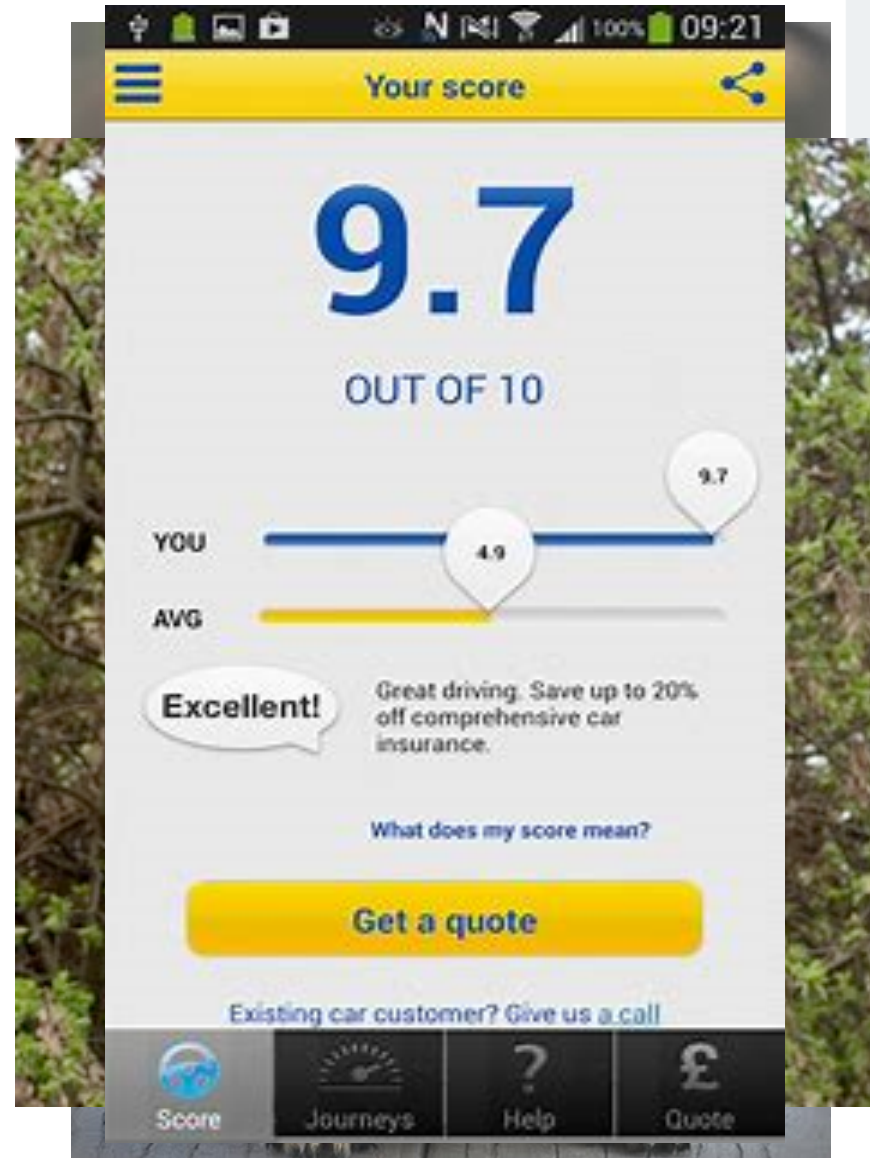

The Pros and Cons of the 'Techno-Fix'

Dr Helen Wells

It's the Keele difference.

The techno-fix challenge

- a) Reinvention
- b) Resistance
- c) BOB

It's the Keele difference.

Reinvention

It's the Keele difference.

Resistance

It's the Keele difference.

The best of both worlds?

It's the Keele difference.